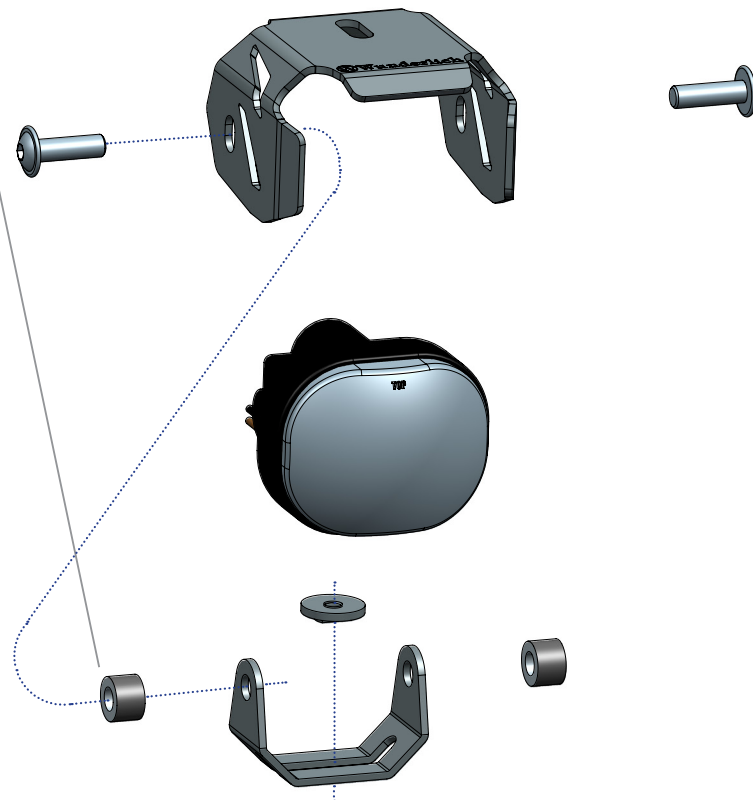

Austauschkit LED

Replacement kit LED

Kit di ricambio LED

Kit de remplacement
LED

Kit LED de requesto

Art.Nr.: 28365

001/002

Hülse
washer

D=12,0/d=6,5/h=8,0mm

Electrics

Plug & play replacement

M6x20

4Nm Drehmoment
Torque

News, Shop, Downloads + Informationen:
www.wunderlich.de

Kataloganforderung + Downloads:
www.wunderlich.de/Katalog

Catalogue download (English):
www.wunderlich.de/en